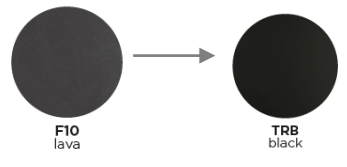

ALEXA Bistro Table 29H

|Product Code 41770/1|

akula

designed for life

Dimensions

Alexa is a truly versatile collection. The tables have a white or lava aluminium powder coated frame with either a natural teak or a Trespa (HPL) tabletop option.

Bistro Table | A dining height bistro style table

Characteristics | Clean Lines, Strong, Light, Adaptable

Technical

Weight | 26.5kg / 58.4lbs

Volume | 0.07m³(1 per box)

Frame | Powder coated aluminium

Tabletop | Trespa (HPL) or Grade A Teak

Lead Time from Stock | 4-6 Weeks

Custom Order Lead time | 12 Weeks

Colour Options

Tabletop: **teak** (26mm/1.02")

or

Tabletops **Trespa*** (13mm/0.51"):

Features

HOSPITALITY GRADE

ADJUSTABLE FEET

MIX & MATCH

TRIPLE POWDER COATING

Designed by
DIPHANO

5-Year Warranty

Competitive Pricing

Marine Grade Materials

Custom Design Options