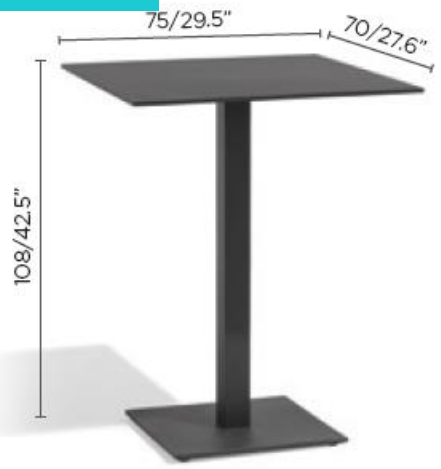

# ALEXA Bistro Table 42H

## Dimensions

**Alexa** is a truly versatile collection. The tables have a white or lava aluminium powder coated frame with either a natural teak or a Trespa (HPL) tabletop option.

**Bistro Table** | A bar height bistro style table

## Technical

**Weight** | 26.8kg / 59lbs

**Volume** | 0.08m<sup>3</sup>(1 per box)

**Frame** | Powder coated aluminium

**Tabletop** | Trespa (HPL) or Grade A Teak

**Lead Time from Stock** | 4-6 Weeks

**Custom Order Lead time** | 12 Weeks

## Colour Options

Tabletop: **teak** (26mm/1.02")

or

Tabletops **Trespa**\* (13mm/0.51"):