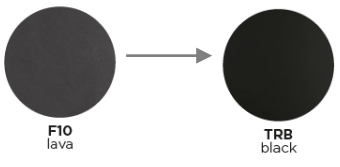

## Dimensions

**Alexa** is a truly versatile collection. The tables have a white or lava aluminium powder coated frame with either a natural teak or a Trespa (HPL) tabletop option.

**Bistro Table** | A bar height bistro style table

## Technical

**Weight** | 26.8kg / 59lbs

**Volume** | 0.08m<sup>3</sup>(1 per box)

**Frame** | Powder coated aluminium

**Tabletop** | Trespa (HPL) or Grade A Teak

**Lead Time from Stock** | 4-6 Weeks

**Custom Order Lead time** | 12 Weeks

## Colour Options

Tabletop: **teak** (26mm/1.02")

or

Tabletops **Trespa**\* (13mm/0.51"):