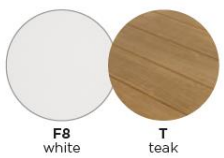

## Dimensions

**Alexa** is a truly versatile collection. The tables have a white or lava aluminium powder coated frame with either a natural teak or a Trespa (HPL) tabletop option.

**Bistro Table** | A bar height bistro style table

## Technical

**Weight** | 26.8kg / 59lbs

**Volume** | 0.08m<sup>3</sup>(1 per box)

**Frame** | Powder coated aluminium

**Tabletop** | Trespa (HPL) or Grade A Teak

**Lead Time from Stock** | 4-6 Weeks

**Custom Order Lead time** | 12 Weeks

## Colour Options

Tabletop: **teak** (26mm/1.02")

or

Tabletops **Trespa**\* (13mm/0.51"):