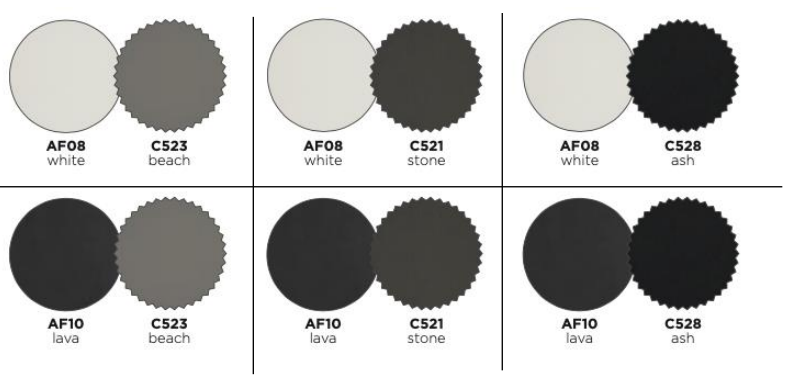

Colour Options

seat cushion thickness: 14cm/5.5"
lounger cushion thickness: 10cm/3.9"