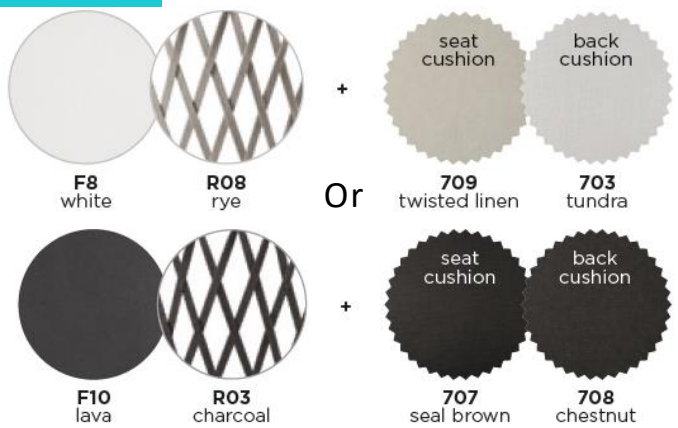

Colour Options

Finishing Rope 14mm/ 0.55"