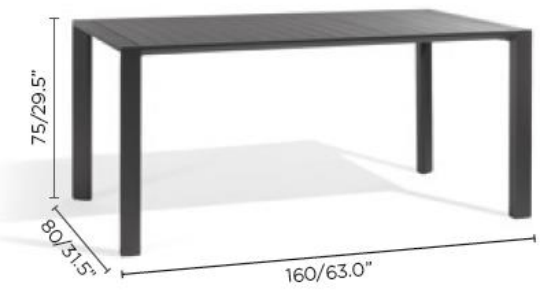

# METRIS Dining Table 63

## Dimensions

**Metris** is a modern, comprehensive collection from comfortable chairs and tasteful tables to trendy bar elements. Available in Lava or White with a triple powder-coated aluminium frame, which reduces the frame becoming hot and being easily scratched. The Metris Collection is low maintenance and suits every style and budget

**Dining Table** | A rectangle dining table

**Characteristics** | Stylish, Strong, Modern, Simplistic