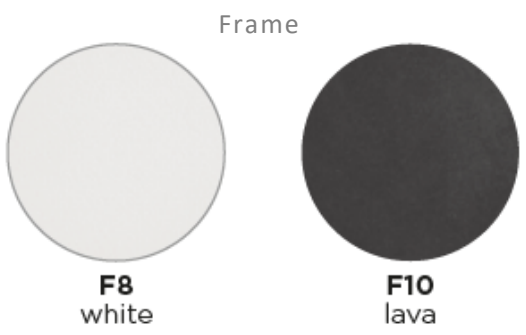

## Technical

**Weight** | 18.2kg / 40.1lbs

**Volume** | 0.25m<sup>3</sup>(1 per box)

**Frame** | Powder coated aluminium

**Table Top** | Slatted Aluminium

**Lead Time from Stock** | 4-6 Weeks

**Custom Order Lead time** | 12 Weeks

## Colour Options