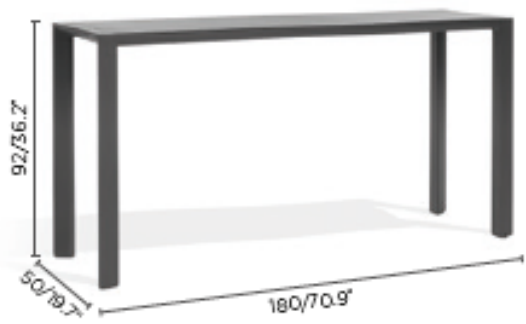

METRIS Party Table 36H

akula

|Product Code 30220/1M|

designed for life

Dimensions

Metris is a modern, comprehensive collection from comfortable chairs and tasteful tables to trendy bar elements. Available in Lava or White with a triple powder-coated aluminium frame, which reduces the frame becoming hot and being easily scratched. The Metris range is low maintenance and suits every style and budget

Party Table | A counter height table suitable for various entertaining scenarios

Characteristics | Stylish, Strong, Modern, Simplistic

Technical

- Weight** | 20.6kg / 45.4lbs
- Volume** | 0.55m³ (1 per box)
- Frame** | Powder coated aluminium
- Tabletop** | Aluminium
- Lead Time from Stock** | 4-6 Weeks
- Custom Order Lead time** | 12 Weeks