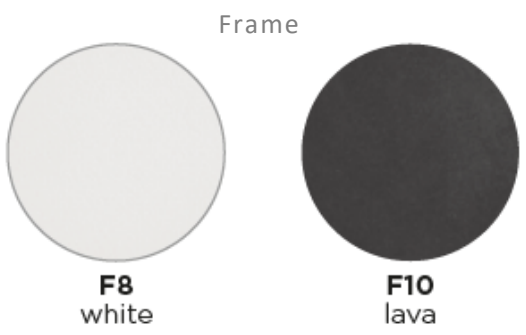

Colour Options