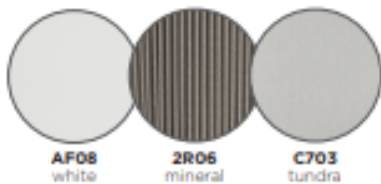

## Technical

**Weight** | 26.2kg/57.8lbs

**Frame** | Powder coated aluminium and rope with teak armrests

**Lead Time from Stock** | 4-6 Weeks

## Colour Options

Option 1

Option 2