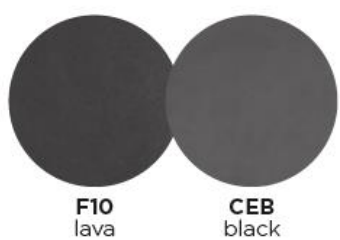

SELECTA Dining Table 63

akula

|Product Code 40470/1M|

designed for life

Dimensions

Selecta's classic styling offers superior seating comfort and dining versatility. Available in Lava or White aluminium frame, with ceramic tabletops, this range is low-maintenance and adapts effortlessly to outdoor spaces.

Dining Table | A dining table

Characteristics | Stylish, Durable, Versatile

Technical

Weight | 33.7kg / 74lbs
Volume | 0.43m³ (Ceramic) 0.33m³ (glass) (1 per box)
Frame | Powder coated aluminium
Tabletop | Ceramic
Lead Time from Stock | 4-6 Weeks
Custom Order Lead time | 12 Weeks

Colour Options

Tabletop: **ceramic** (6mm/0.24")

Features

Designed by
DIPHANO