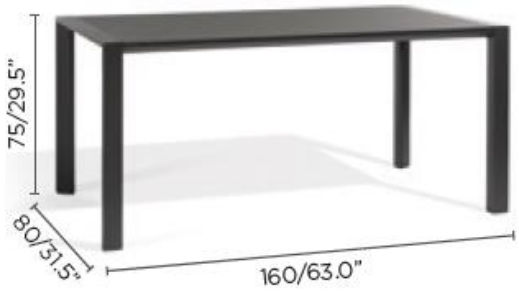

SELECTA Dining Table 63

akula

|Product Code 40470/1M|

designed for life

Dimensions

Selecta's classic styling offers superior seating comfort and dining versatility. Available in Lava or White aluminium frame, with ceramic tabletops, this range is low-maintenance and adapts effortlessly to outdoor spaces.

Dining Table | A dining table

Characteristics | Stylish, Durable, Versatile

Technical

Weight | 33.7kg / 74lbs
Volume | 0.43m³ (Ceramic) 0.33m³ (glass) (1 per box)
Frame | Powder coated aluminium
Tabletop | Ceramic
Lead Time from Stock | 4-6 Weeks
Custom Order Lead time | 12 Weeks

Colour Options

Tabletop: **ceramic** (6mm/0.24")

Features

Designed by
DIPHANO