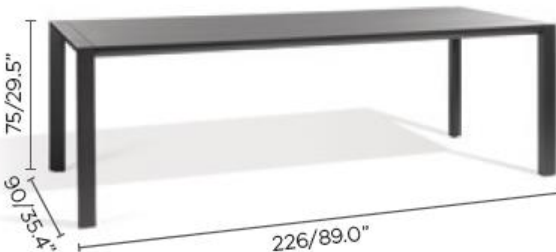

SELECTA Dining Table 89

akula

designed for life

|Product Code 40070/1|

Dimensions

Selecta's classic styling offers superior seating comfort and dining versatility. Available in Lava or White aluminium frame, with ceramic tabletops, this range is low-maintenance and adapts effortlessly to outdoor spaces.

Dining Table | A large dining table

Characteristics | Stylish, Durable, Versatile

Technical

- Weight** | 52.6kg / 164lbs
- Volume** | 0.66m³ (Ceramic) 0.51m³ (glass) (1 per box)
- Frame** | Powder coated aluminium
- Tabletop** | Ceramic
- Lead Time from Stock** | 4-6 Weeks
- Custom Order Lead time** | 12 Weeks

Colour Options

Tabletop: **ceramic** (6mm/0.24")

Features

HOSPITALITY GRADE

LOW MAINTENANCE

MULTI FUNCTIONAL

TRIPLE POWDER COATING

DURABLE