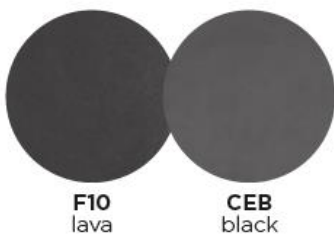

Dining Table | A large dining table

Characteristics | Stylish, Durable, Versatile

Technical

- Weight** | 52.6kg / 164lbs
- Volume** | 0.66m³ (Ceramic) 0.51m³ (glass) (1 per box)
- Frame** | Powder coated aluminium
- Tabletop** | Ceramic
- Lead Time from Stock** | 4-6 Weeks
- Custom Order Lead time** | 12 Weeks

Colour Options

Tabletop: **ceramic** (6mm/0.24")

Features

HOSPITALITY GRADE

LOW MAINTENANCE

MULTI FUNCTIONAL

TRIPLE POWDER COATING

DURABLE