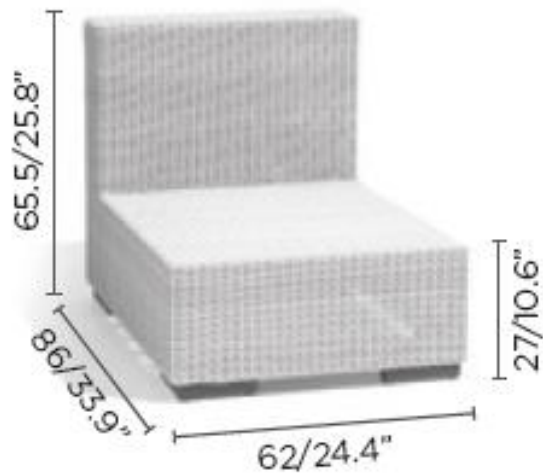

|Product Code 80053|

Dimensions

Evento is a first-class modular wicker collection available in desert and grey white. Easy-To-Maintain and versatile with removable cushions, stackable loungers and easy-to-move footrests, this range combines style and functionality.

Middle Seat: A relaxing middle seat that works well on its own or with other Evento pieces to create an inviting seating area

Characteristics | Timeless, Stylish, Durable, Enticing

Technical

Weight | 12.4Kg / 27.3lbs

Volume | 0.52m³ (1 per box)

Frame | Powder-coated aluminium wrapped in wicker

Cushion | Fabric wrapped around a quick dry foam

Lead Time from Stock | 4-6 Weeks

Custom Order Lead time | 12 Weeks

Colour Options

Frame

Finishing: wicker (2mm/0.79")

531
grey-white

526
desert

Cushion Fabric

Seat cushion thickness: 11cm/4.4"

563
basalt grey

588
grey
sunbrella®