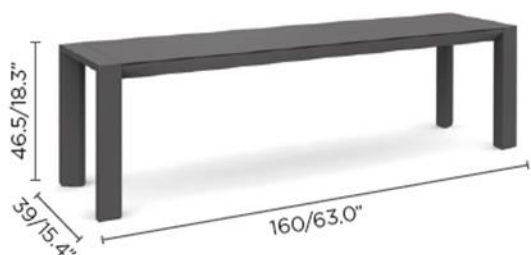

Dimensions

Metris is a modern, comprehensive collection from comfortable chairs and tasteful tables to trendy bar elements. Available in Lava or White with a triple powder-coated aluminium frame, which reduces the frame becoming hot and being easily scratched. The Metris collection is low maintenance and suits every style and budget

Bench | A sleek simple bench with optional seat cushions

Characteristics | Stylish, Strong, Modern, Simplistic

Technical

Weight | 14.9kg / 32.8lbs

Volume | 0.29m³(1 per box)

Frame | Powder coated aluminium