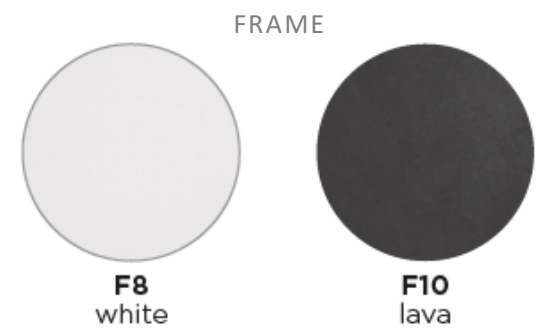

METRIS Dining Table 89

akula

|Product Code 30020/1|

designed for life

Dimensions

Metris is a modern, comprehensive collection from comfortable chairs and tasteful tables to trendy bar elements. Available in Lava or White with a triple powder-coated aluminium frame, which reduces the frame becoming hot and being easily scratched. The Metris collection is low maintenance and suits every style and budget

Dining Table | A large rectangle dining table
Characteristics | Stylish, Strong, Modern, Simplistic

Technical

Weight | 29.2kg / 64.3lbs
Volume | 0.39m³(1 per box)
Frame | Powder coated aluminium
Table Top | Slatted Aluminium
Lead Time from Stock | 4-6 Weeks
Custom Order Lead time | 12 Weeks

Colour Options

Features

Designed by
DIPHANO