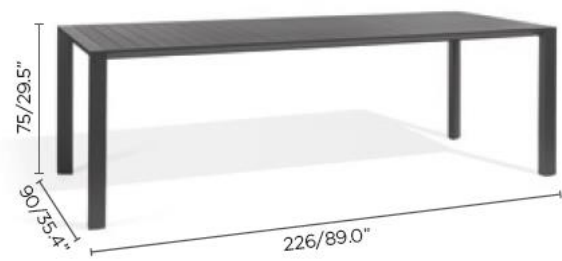

METRIS Dining Table 89

akula

|Product Code 30020/1|

designed for life

Dimensions

Metris is a modern, comprehensive collection from comfortable chairs and tasteful tables to trendy bar elements. Available in Lava or White with a triple powder-coated aluminium frame, which reduces the frame becoming hot and being easily scratched. The Metris collection is low maintenance and suits every style and budget

Dining Table | A large rectangle dining table
Characteristics | Stylish, Strong, Modern, Simplistic

Technical

Weight | 29.2kg / 64.3lbs
Volume | 0.39m³(1 per box)
Frame | Powder coated aluminium
Table Top | Slatted Aluminium
Lead Time from Stock | 4-6 Weeks
Custom Order Lead time | 12 Weeks