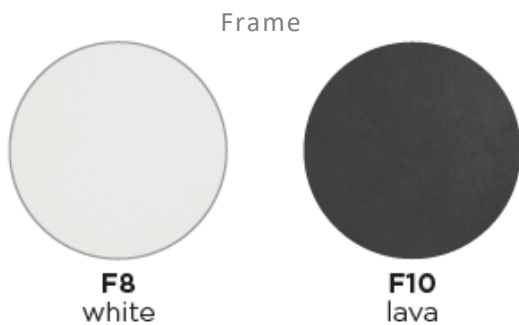

METRIS Party Table 43H

akula

designed for life

|Product Code 30220/1H|

Dimensions

Metris is a modern, comprehensive collection from comfortable chairs and tasteful tables to trendy bar elements. Available in Lava or White with a triple powder-coated aluminium frame, which reduces the frame becoming hot and being easily scratched. The Metris range is low maintenance and suits every style and budget

Party Table | A bar height table suitable for various entertaining scenarios

Characteristics | Stylish, Strong, Modern, Simplistic

Technical

Weight | 21.4kg / 47.8lbs

Volume | 0.67m³(1 per box)

Frame | Powder coated aluminium

Tabletop | Aluminium

Lead Time from Stock | 4-6 Weeks

Custom Order Lead time | 12 Weeks

Colour Options

Frame

F8
white

F10
lava

Features