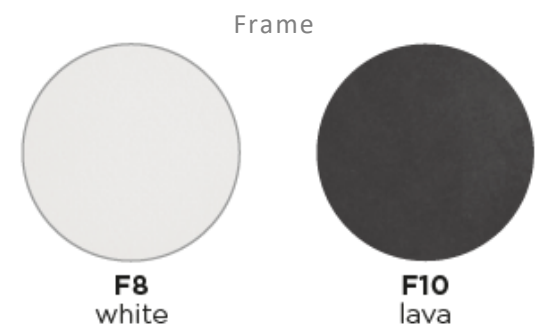

METRIS Square Dining Table 63

akula

|Product Code 30920/1|

designed for life

Dimensions

Metris is a modern, comprehensive collection from comfortable chairs and tasteful tables to trendy bar elements. Available in Lava or White with a triple powder-coated aluminium frame, which reduces the frame becoming hot and being easily scratched. The Metris collection is low maintenance and suits every style and budget
Dining Table | A large square dining table
Characteristics | Stylish, Strong, Modern, Simplistic

Technical

Weight | 33.8kg / 74.5lbs
Volume | 0.51m³(1 per box)
Frame | Powder coated aluminium
Table Top | Slatted Aluminium
Lead Time from Stock | 4-6 Weeks
Custom Order Lead time | 12 Weeks

Colour Options