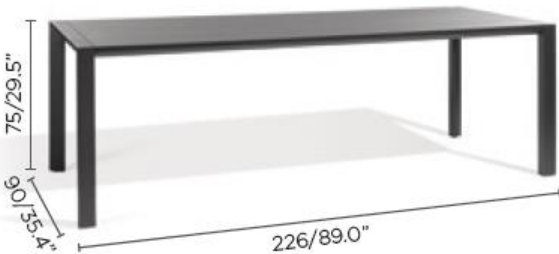

SELECTA Dining Table 89

akula

designed for life

|Product Code 40070/1|

Dimensions

Selecta's classic styling offers superior seating comfort and dining versatility. Available in Lava or White aluminium frame, with glass or ceramic tabletops, this range is low-maintenance and adapts effortlessly to outdoor spaces. There's no need for extra cushions as the sling fabric finishing in white, sand or quartz is the ideal balance between comfort and style with low maintenance.

Dining Table | A large dining table
Characteristics | Stylish, Durable, Versatile

Technical

Weight | 52.6kg / 164lbs
Volume | 0.66m³ (Ceramic) 0.51m³ (glass) (1 per box)
Frame | Powder coated aluminium
Tabletop | Glass or Ceramic
Lead Time from Stock | 4-6 Weeks
Custom Order Lead time | 12 Weeks

Colour Options

Tabletop: acid etched glass (8mm/0.31")

Or

Tabletop: ceramic (6mm/0.24")

Features

HOSPITALITY GRADE

LOW MAINTENANCE

MULTI FUNCTIONAL