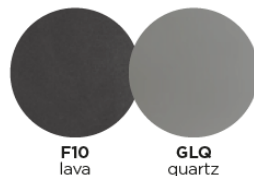

SELECTA Dining Table 89

akula

designed for life

|Product Code 40070/1|

Dimensions

Selecta's classic styling offers superior seating comfort and dining versatility. Available in Lava or White aluminium frame, with glass or ceramic tabletops, this range is low-maintenance and adapts effortlessly to outdoor spaces. There's no need for extra cushions as the sling fabric finishing in white, sand or quartz is the ideal balance between comfort and style with low maintenance.

Dining Table | A large dining table
Characteristics | Stylish, Durable, Versatile

Technical

Weight | 52.6kg / 164lbs
Volume | 0.66m³ (Ceramic) 0.51m³ (glass) (1 per box)
Frame | Powder coated aluminium
Tabletop | Glass or Ceramic
Lead Time from Stock | 4-6 Weeks
Custom Order Lead time | 12 Weeks

Colour Options

Tabletop: acid etched glass (8mm/0.31")

Or

Tabletop: ceramic (6mm/0.24")

Features

HOSPITALITY GRADE

LOW MAINTENANCE

MULTI FUNCTIONAL